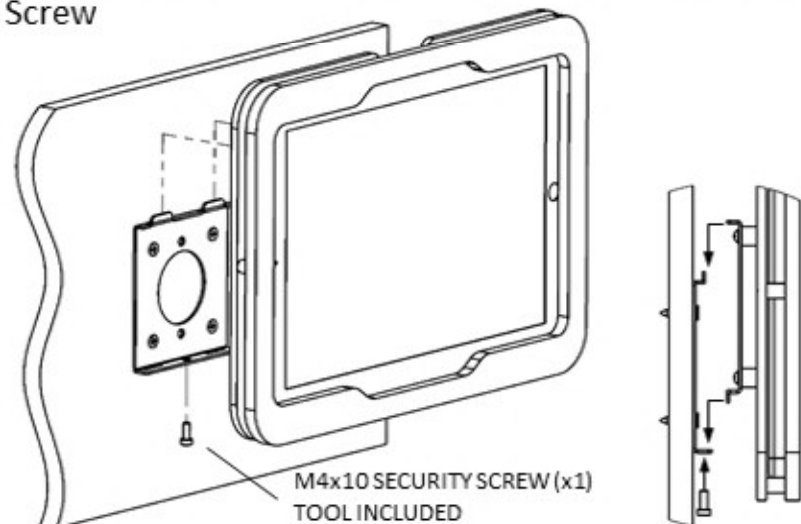

EZ Wall Mount for 75mm VESA Enclosure Installation Instructions

1. Install tablet into enclosure

2. Mount VESA plate to enclosure back plate

3. Mount wall plate

4. Mount enclosure to wall plate. Lock with Security Screw