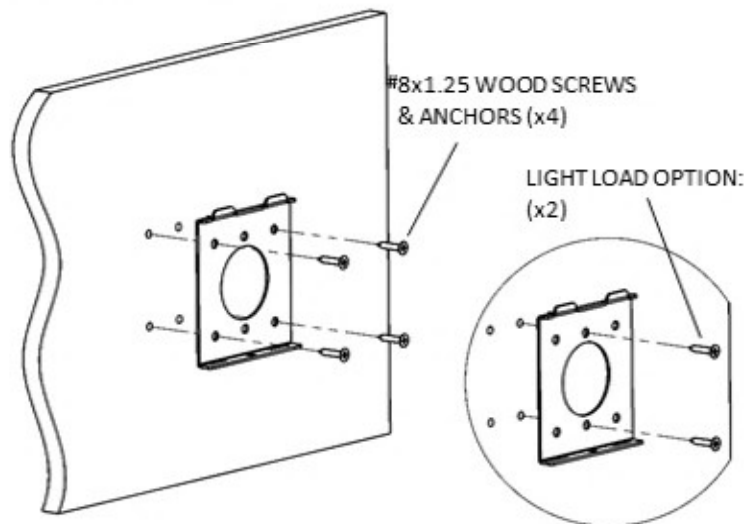

EZ Wall Mount for 75mm VESA Enclosure Installation Instructions

1. Install tablet into enclosure

2. Mount VESA plate to enclosure back plate

3. Mount wall plate

4. Mount enclosure to wall plate. Lock with Security Screw