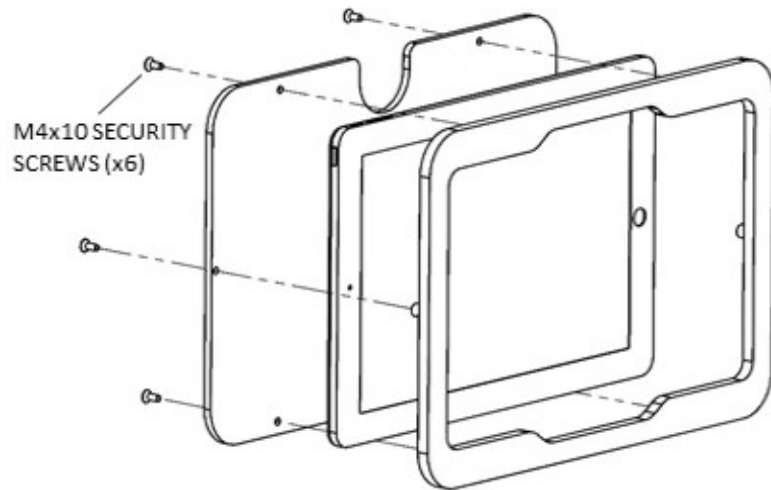

EZ Wall Mount for 75mm VESA Enclosure Installation Instructions

1. Install tablet into enclosure

2. Mount VESA plate to enclosure back plate

3. Mount wall plate

4. Mount enclosure to wall plate. Lock with Security Screw