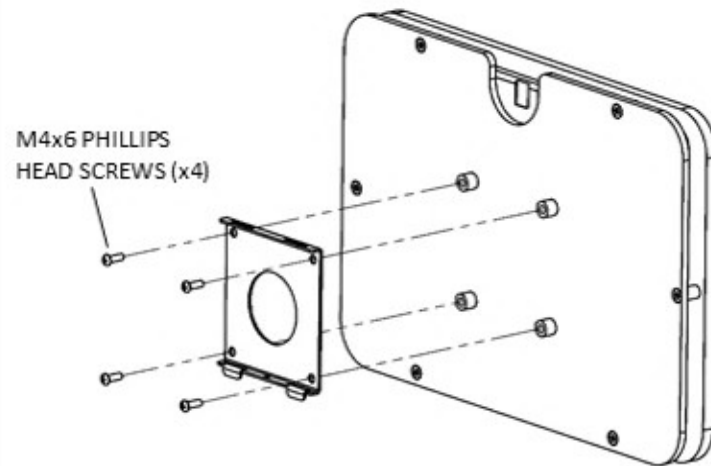

EZ Wall Mount for 75mm VESA Enclosure Installation Instructions

1. Install tablet into enclosure

2. Mount VESA plate to enclosure back plate

3. Mount wall plate

4. Mount enclosure to wall plate. Lock with Security Screw