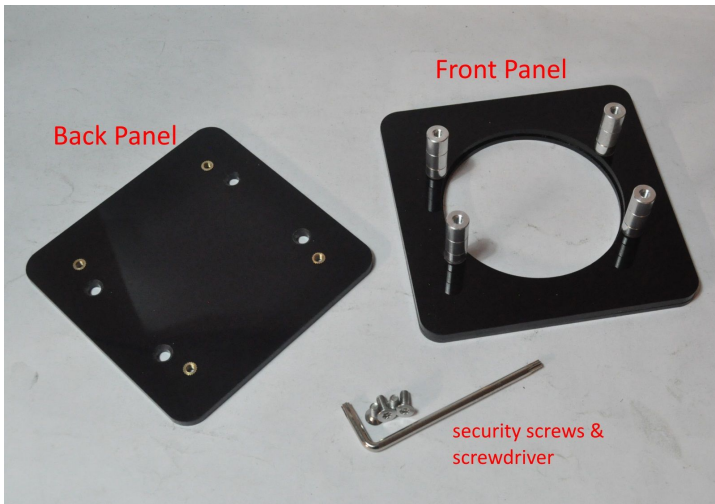

Google Home Mini Wall Mounting Kit Quick Guide

Install the 75mm VESA Wall Mount Kit to the Enclosure